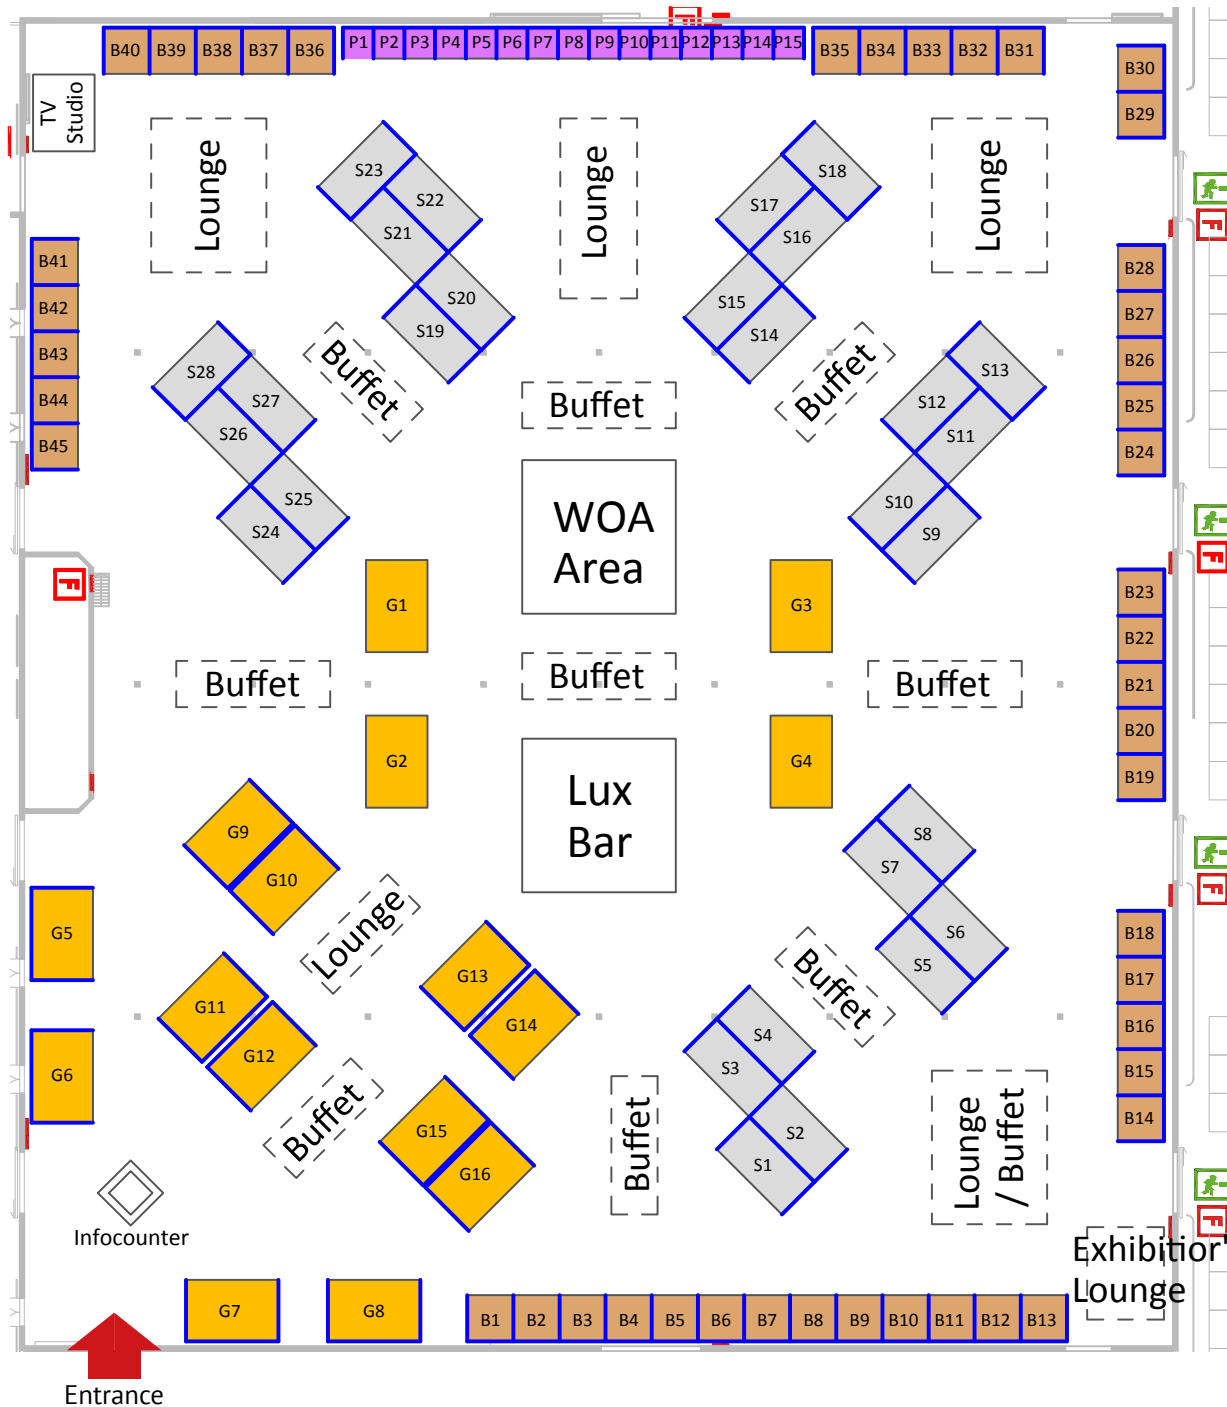

FTTH Conference 2016 Exhibition Hall

FTTH Conference 2016

LEGEND:

- 16 pcs. Gold booths (6x4m)
- 28 pcs. Silver booths (6x3m)
- 45 pcs. Bronze booths (3x3m)
- 15 pcs. Partnerbooth (2x2m)
- shell scheme wall

Limited Edition free-set-up Gold booths:

G01, G02, G03, G04

Gold free-set-up booths:

G05, G06, G07, G08, G09, G10, G11, G12, G13, G14, G15, G16

Silver free-set-up booths:

S01, S04, S05, S08, S09, S13, S14, S18, S19, S23, S24, S28